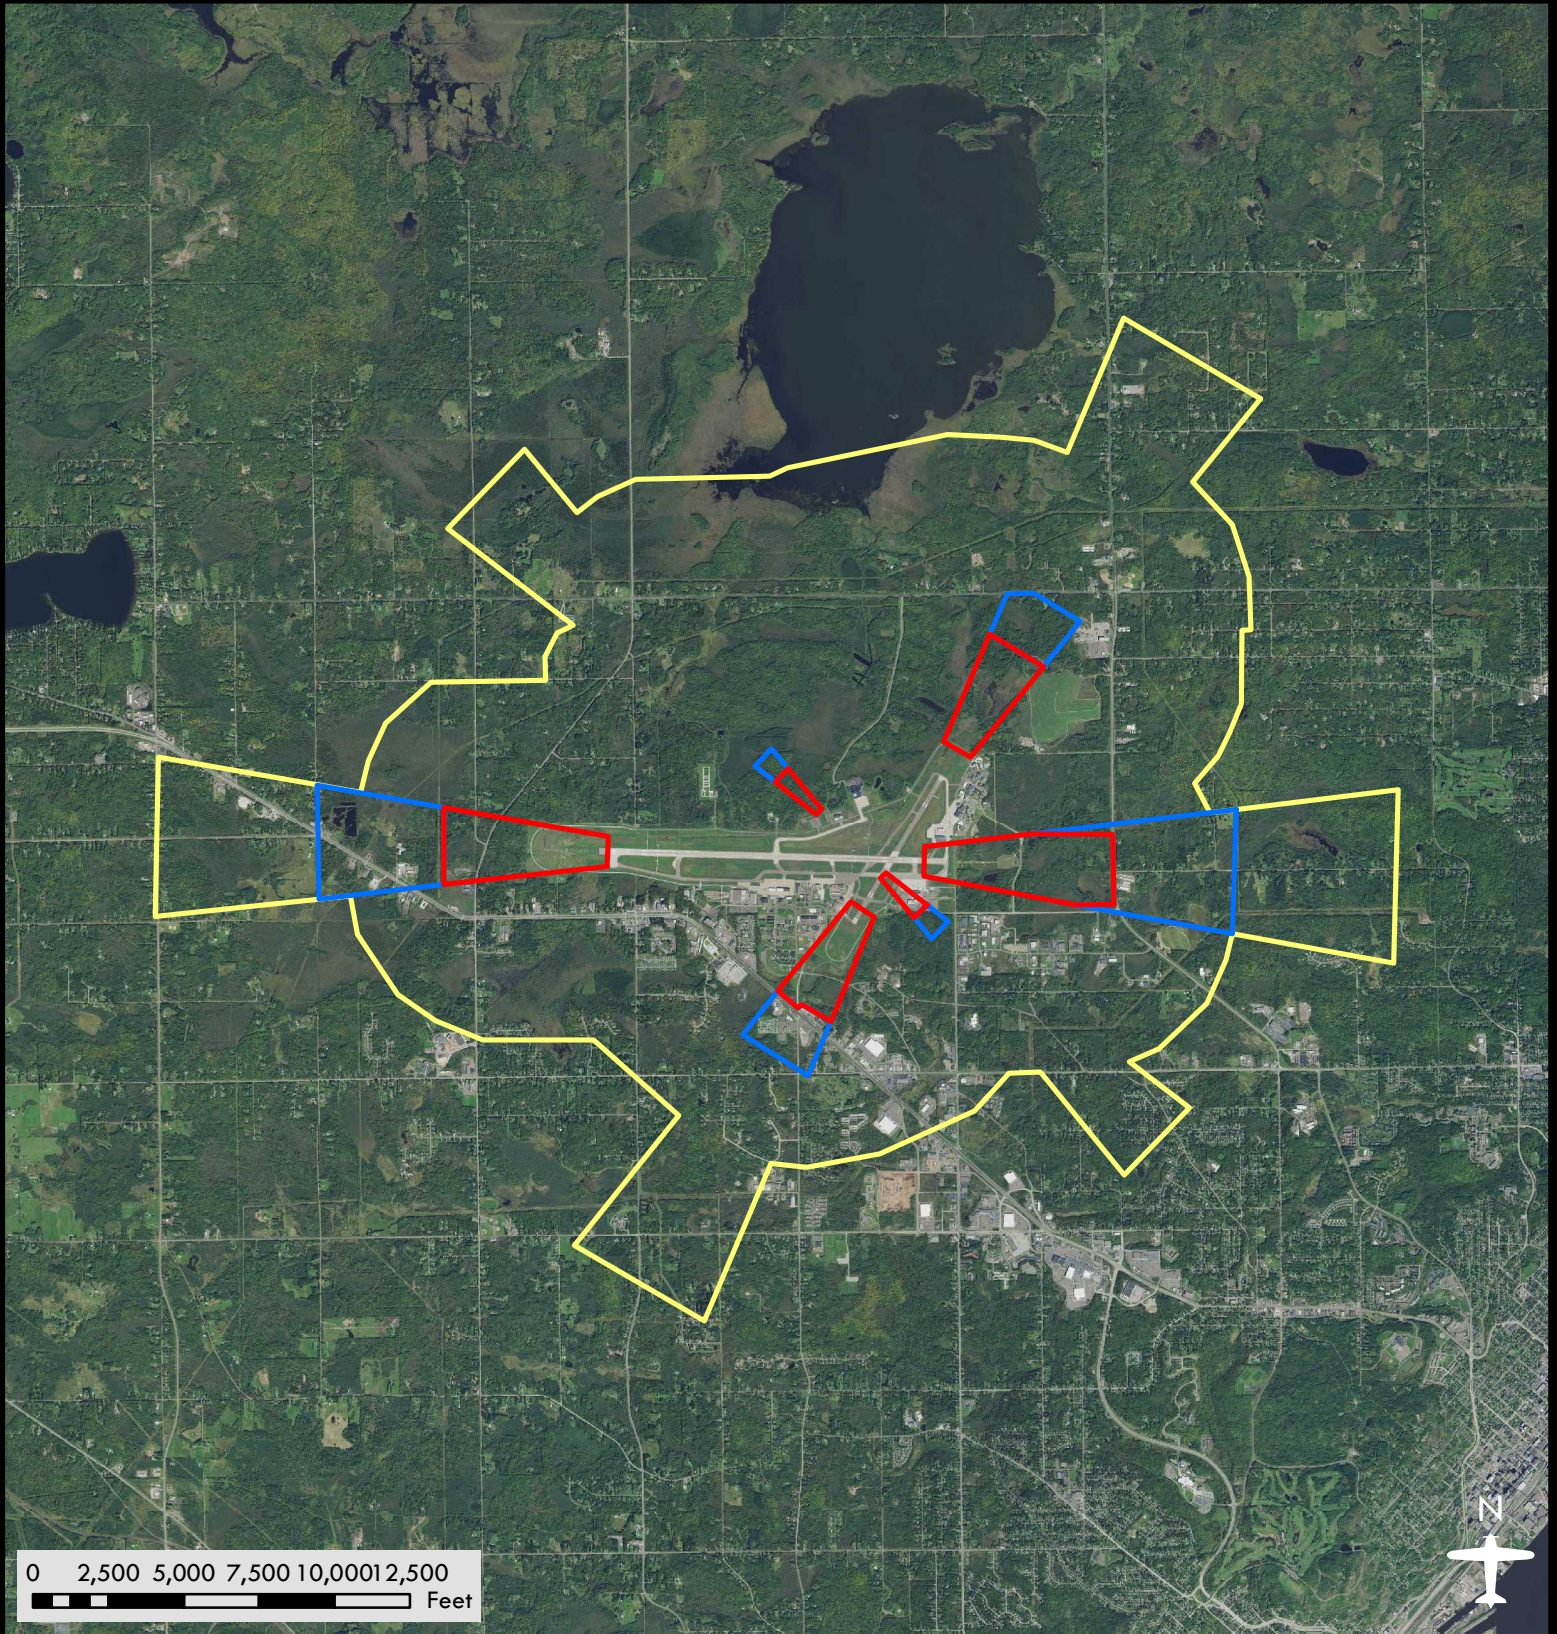

Duluth International Airport

Airport Safety Zones

Date: 08/08/2018

Legend

-  Zone A
-  Zone B
-  Zone C

DISCLAIMER: This is not an official zoning map. To view the official map and ordinance for this airport, please visit the Airport Zoning Information Warehouse at <https://www.dot.state.mn.us/aero/planning/zoning-warehouse.html>. The State of Minnesota makes no representations or warranties expressed or implied, with respect to the reuse of the data provided herewith regardless of its format or the means of its transmission. There is no guarantee or representation to the user as to the accuracy, currency, suitability, or reliability of this data for any purpose. The user accepts the data "as is." The State of Minnesota assumes no responsibility for loss or damage incurred as a result of any user's reliance on this data. All maps and other material provided herein are protected by copyright. Permission is granted to copy and use the materials herein.